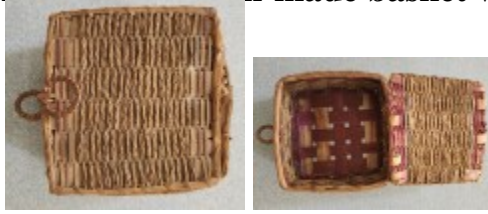

**Small Native American-made basket with lid**

**IDENTIFIER**  
OBJ.N.1984.250